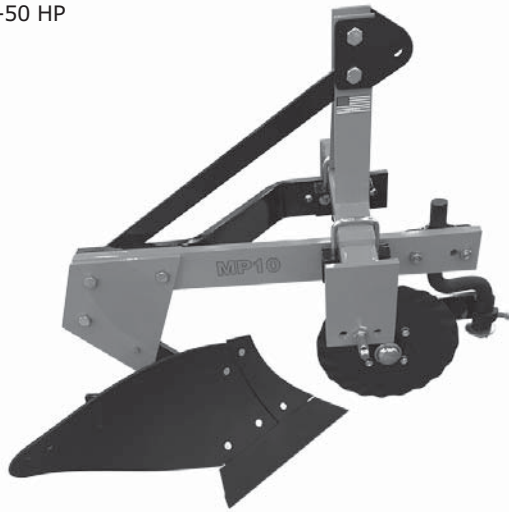

MP10 & MP20 Moldboard Plows

RETURN TO INDEX

25-50 HP

Cat. 1
 Single Moldboard Plow
 Moldboard blade: 14 in.
 Steel bar frame: 1 in. x 4 in.
 MP10: Single 14" Share
 MP20: Double 14" Share
 Replaceable Share(s), Shin(s), and Heel
 Optional Coulter Assembly
 Orange ONLY
 Does not Fit BX Tractors

2 PAKS LIKE UNITS ONLY

Dirtworking

MODEL NUMBER	BASE UNIT	APPROX. MACHINE WEIGHT	SHIPPING WEIGHT	LIST PRICE
MP10-82	10 SERIES MOLDBOARD PLOW	294#	319#	\$ 878
	OPTIONS			
-01	Coulter Assembly	46#	46#	\$ 204
	BASE UNIT			
MP20-82	20 SERIES MOLDBOARD PLOW	513#	542#	\$ 1,419
	OPTIONS			
-01	Coulter Assembly	93#	93#	\$ 408